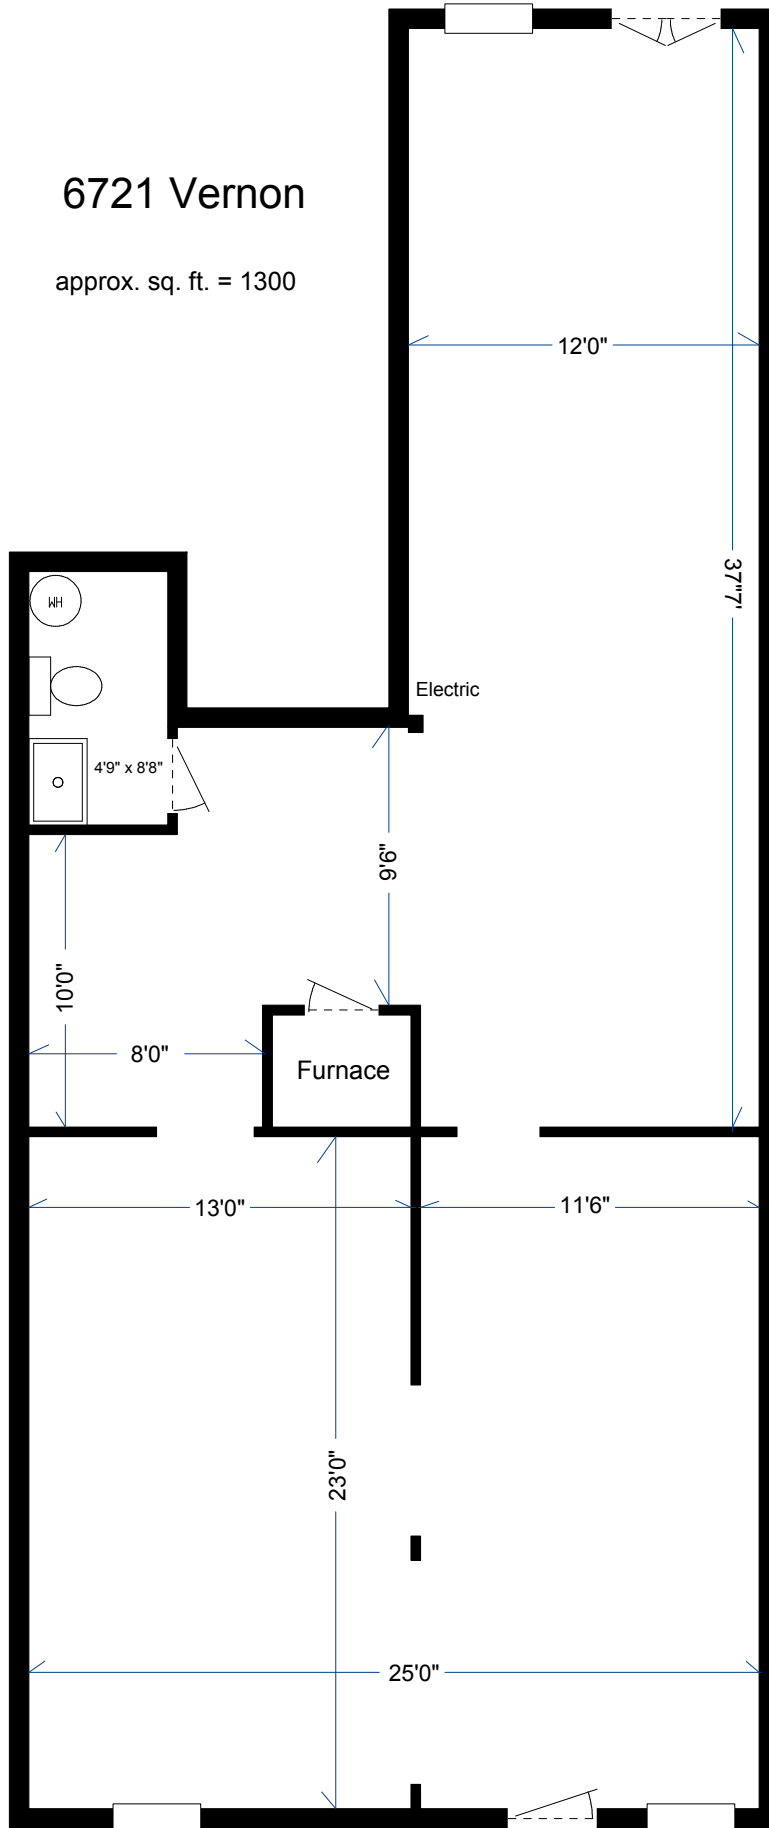

6721 Vernon

approx. sq. ft. = 1300

***Please note: All dimensions are approximate.