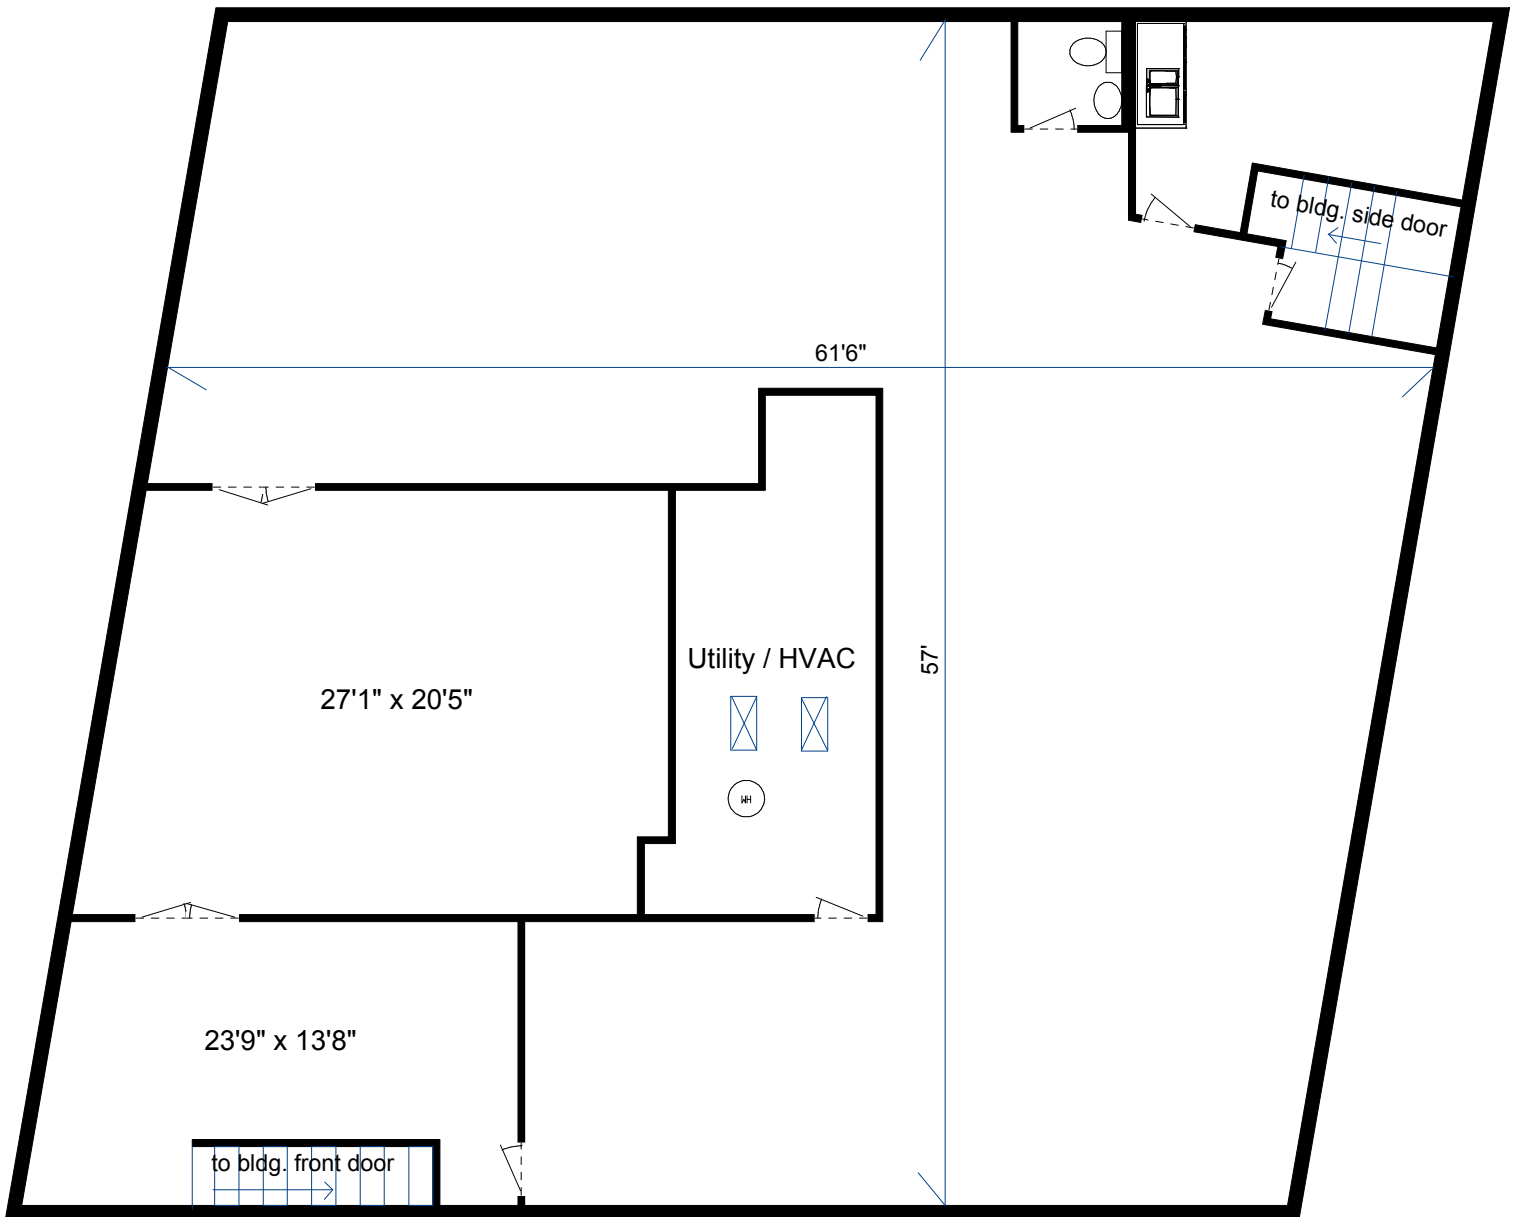

# 716 Hanley Industrial 2nd Floor

Approx. Sq. Ft. = 3780  
Bldg. Dimensions = 63 x 60

\*\*\*Please note: All dimensions are approximate.