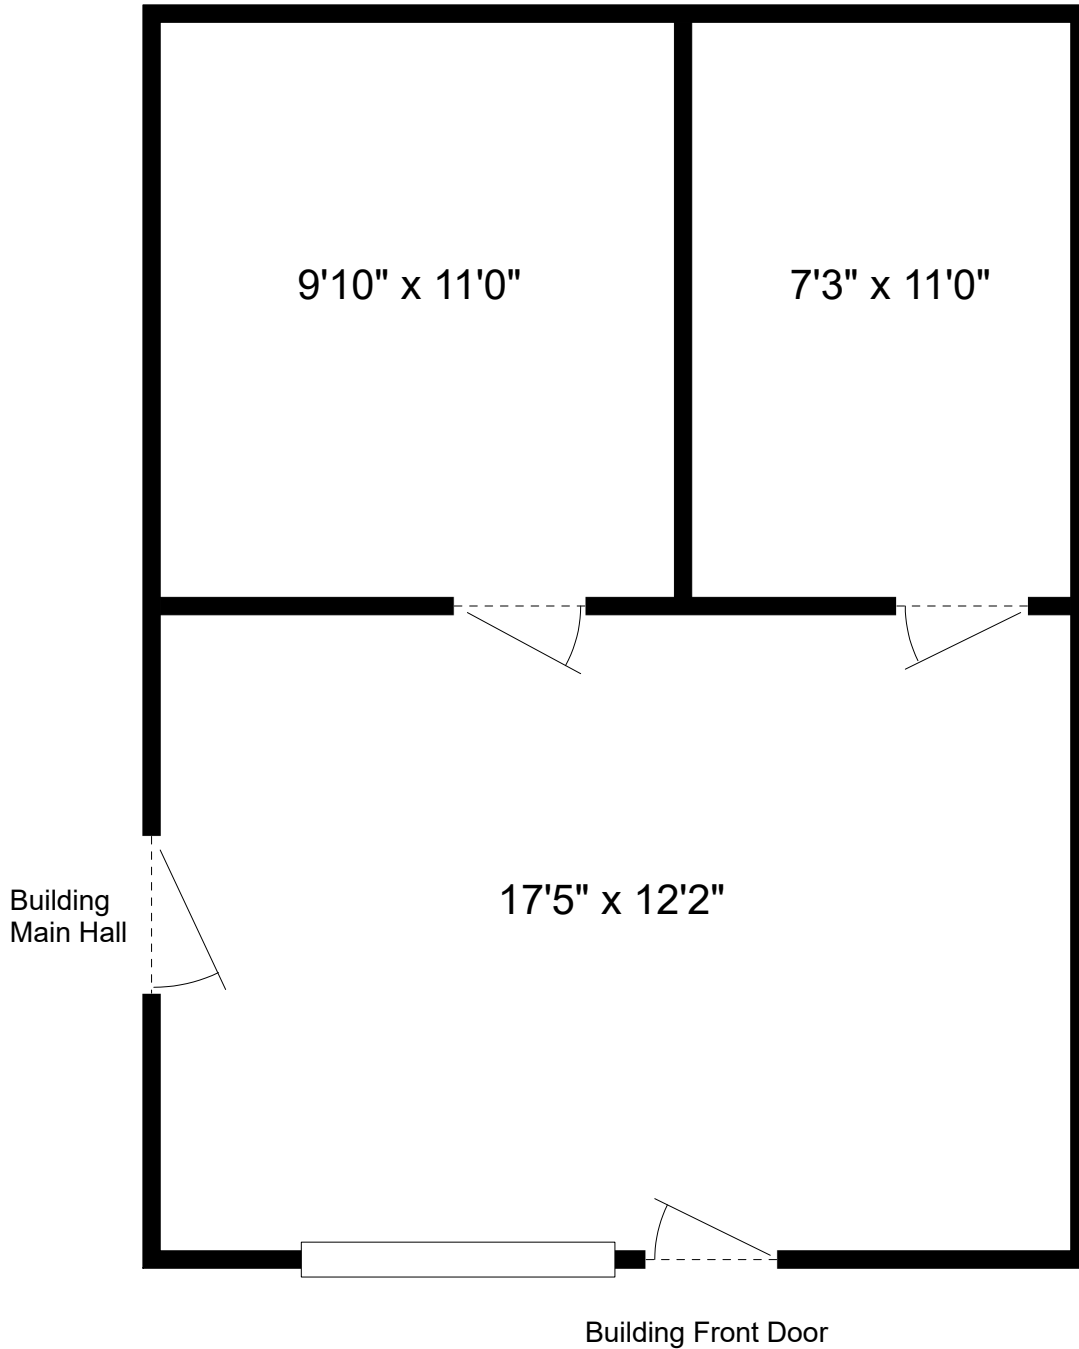

2355 Hampton Ave.  
**Suite 102**

Approx. Sq. Ft. = 425

\*\*\*Please note: All dimensions are approximate.