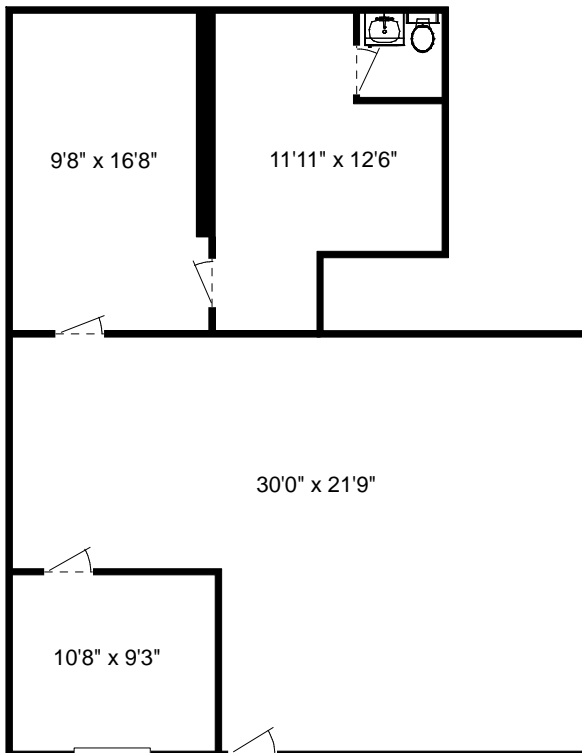

# 2355 Hampton Ave.

## 2357 Hampton

Approx. Sq. Ft. = 1030

\*\*\*Please note: All dimensions are approximate.